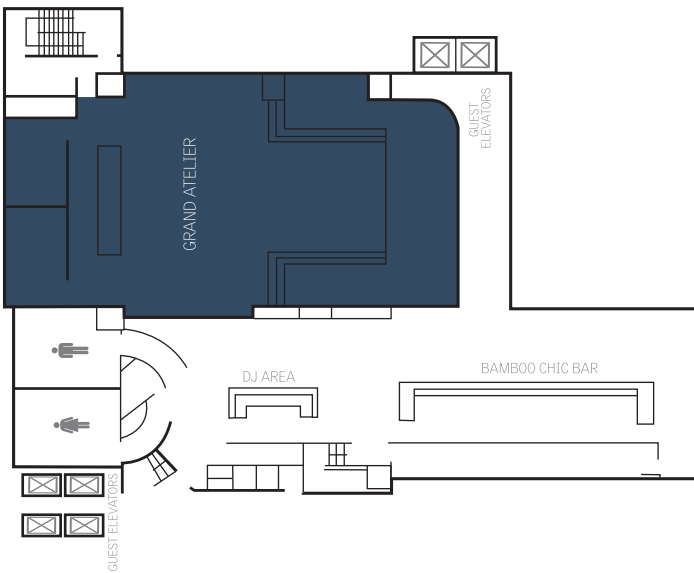

EXPLORATION AWAITS

- 01 Pratunam Market
- 02 Central World
- 03 Siam Paragon
- 04 MBK Center
- 05 Jim Thompson Thai House Museum
(Opposite National Stadium)
- 06 Chatuchak Market
- 07 Khao San Road
- 08 Grand Palace / Emerald Buddha
- 09 Wat Pho

ACCESS

Suvarnabhumi Airport 45 km / 55 minutes
Don Muang Airport 40 km / 45 minutes

GRAND ATELIER FLOOR PLAN

ATELIER FLOOR PLAN

FUNCTION ROOMS CAPACITY CHART

FUNCTION ROOM	ft ²	m ²	FT	M	Capacity	Theatre	U-Shape	Classroom	Boardroom	Cocktail	Banquet	Cluster
Atelier 01	947	88	13	04	50	50	24	40	24	50	60	36
Atelier 02	861	80	13	04	40	40	18	32	18	40	50	30
Atelier 03	242	22.5	13	04	8	/	/	/	8	/	/	/
Atelier 04	242	22.5	13	04	8	/	/	/	8	/	/	/
Atelier Foyer	968	90	13	04	/	/	/	/	/	50	120	/
Grand Atelier	2760	256	30	09	220	150	42	100	30	220	/	72
Bamboo Chic Bar	/	/	/	/	/	/	/	/	/	130	/	/